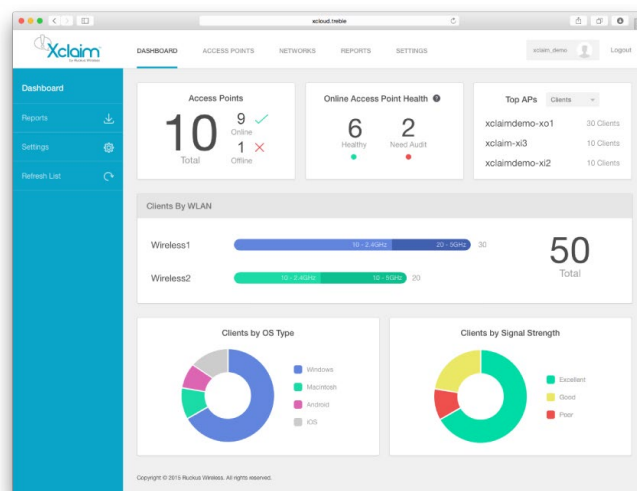

Network Management

You can manage your Xclaim networks through a free and easy to navigate cloud service (CloudManager for Xclaim) which provides quick configuration, monitoring and troubleshooting of small to large networks. Xclaim embeds many Enterprise grade features as standard with no configuration required and when administrator intervention is required, the interface is both simple to use and execute. CloudManager for Xclaim has an adaptive browser interface that will work on any smartphone, tablet, PC or MAC. The Harmony App provides just the base set of features and can be used on any iOS or Android smartphone or tablet.

A New Way to Wi-Fi

Xclaim makes your WiFi life simple without compromising on the things that matter. Secure, robust, no-nonsense WiFi with the functionality that matters and with an ease of use you will appreciate. All this from a vendor you can trust and at a budget you can afford. Xclaim – a new way to WiFi.

FEATURES

1. Advanced RF design
   - Dynamic channel selection (auto)
   - Automatic traffic prioritization (auto)
   - Airtime Fairness (auto)
   - Band Steering (auto)
   - Client isolation (per AP)
   - 4 SSIDs per radio
   - Bandwidth throttling
   - Cloud management
   - Captive Portal
   - 802.1x
   - MAC filter support
   - Hotspot with Social Login Options**
   - Simple Mesh
   - Support for external antennas for 5GHz radio
2. **available through preferred vendors

CloudManager dashboard view